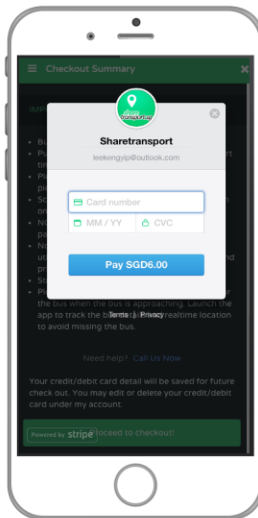

STEP 1 : PURCHASE EVENT SHUTTLE BUS PASS

2

SELECT EVENTS AND CHOOSE A ROUTE

1

DOWNLOAD
SHARETRANSPORT APP

3

SELECT PICKUP AND DROPOFF STOP

1 HR

CHECK-IN
BEFORE BOARDING

STEP 2 : CHECK-IN HOW TO CHECK IN?

1

LAUNCH
SHARETRANSPORT APP

2

SELECT PASSES & TAP "CHECK-IN"

3

TRACK BUS AND
FLASH BOARDING CODE TO DRIVER