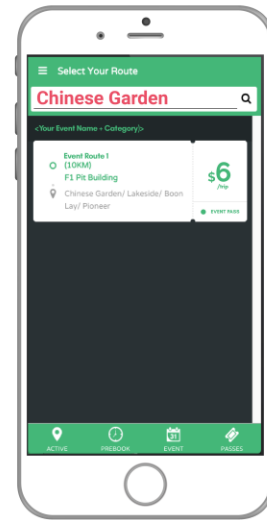

STEP 1 : PURCHASE EVENT SHUTTLE BUS PASS

2

SELECT EVENTS AND CHOOSE A ROUTE

1

DOWNLOAD
SHARETRANSPORT APP

3

SELECT PICKUP AND DROPOFF STOP

1 HR

CHECK-IN
BEFORE BOARDING

STEP 2 : CHECK-IN HOW TO CHECK IN?

1

LAUNCH
SHARETRANSPORT APP

2

SELECT PASSES & TAP "CHECK-IN"

3

TRACK BUS AND
FLASH BOARDING CODE TO DRIVER