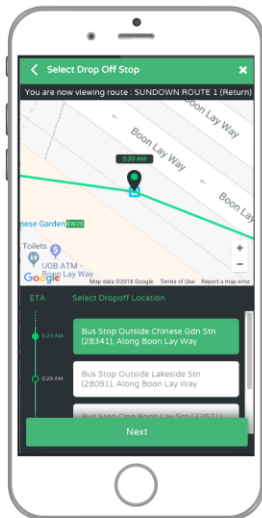

STEP 1 : PURCHASE EVENT SHUTTLE BUS PASS

2

SELECT EVENTS AND CHOOSE A ROUTE

1

DOWNLOAD
SHARETRANSPORT APP

3

SELECT PICKUP AND DROPOFF STOP

1 HR

CHECK-IN
BEFORE BOARDING

STEP 2 : CHECK-IN HOW TO CHECK IN?

1

LAUNCH
SHARETRANSPORT APP

2

SELECT PASSES & TAP "CHECK-IN"

3

TRACK BUS AND
FLASH BOARDING CODE TO DRIVER