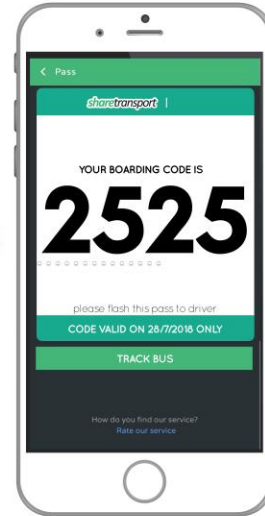

STEP 1 : PURCHASE EVENT SHUTTLE BUS PASS

2

SELECT EVENTS AND CHOOSE A ROUTE

1

DOWNLOAD
SHARETRANSPORT APP

3

SELECT PICKUP AND DROPOFF STOP

1 HR

CHECK-IN
BEFORE BOARDING

STEP 2 : CHECK-IN HOW TO CHECK IN?

1

LAUNCH
SHARETRANSPORT APP

2

SELECT PASSES & TAP "CHECK-IN"

3

TRACK BUS AND
FLASH BOARDING CODE TO DRIVER