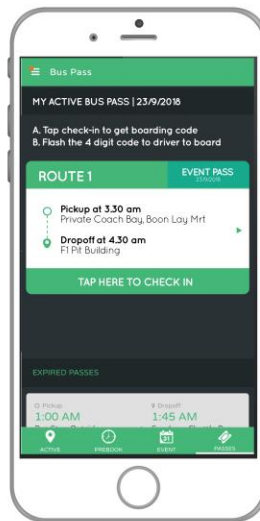

STEP 1 : PURCHASE EVENT SHUTTLE BUS PASS

2

SELECT EVENTS AND CHOOSE A ROUTE

1

DOWNLOAD
SHARETRANSPORT APP

3

SELECT PICKUP AND DROPOFF STOP

1 HR

CHECK-IN
BEFORE BOARDING

STEP 2 : CHECK-IN HOW TO CHECK IN?

1

LAUNCH
SHARETRANSPORT APP

2

SELECT PASSES & TAP "CHECK-IN"

3

TRACK BUS AND
FLASH BOARDING CODE TO DRIVER